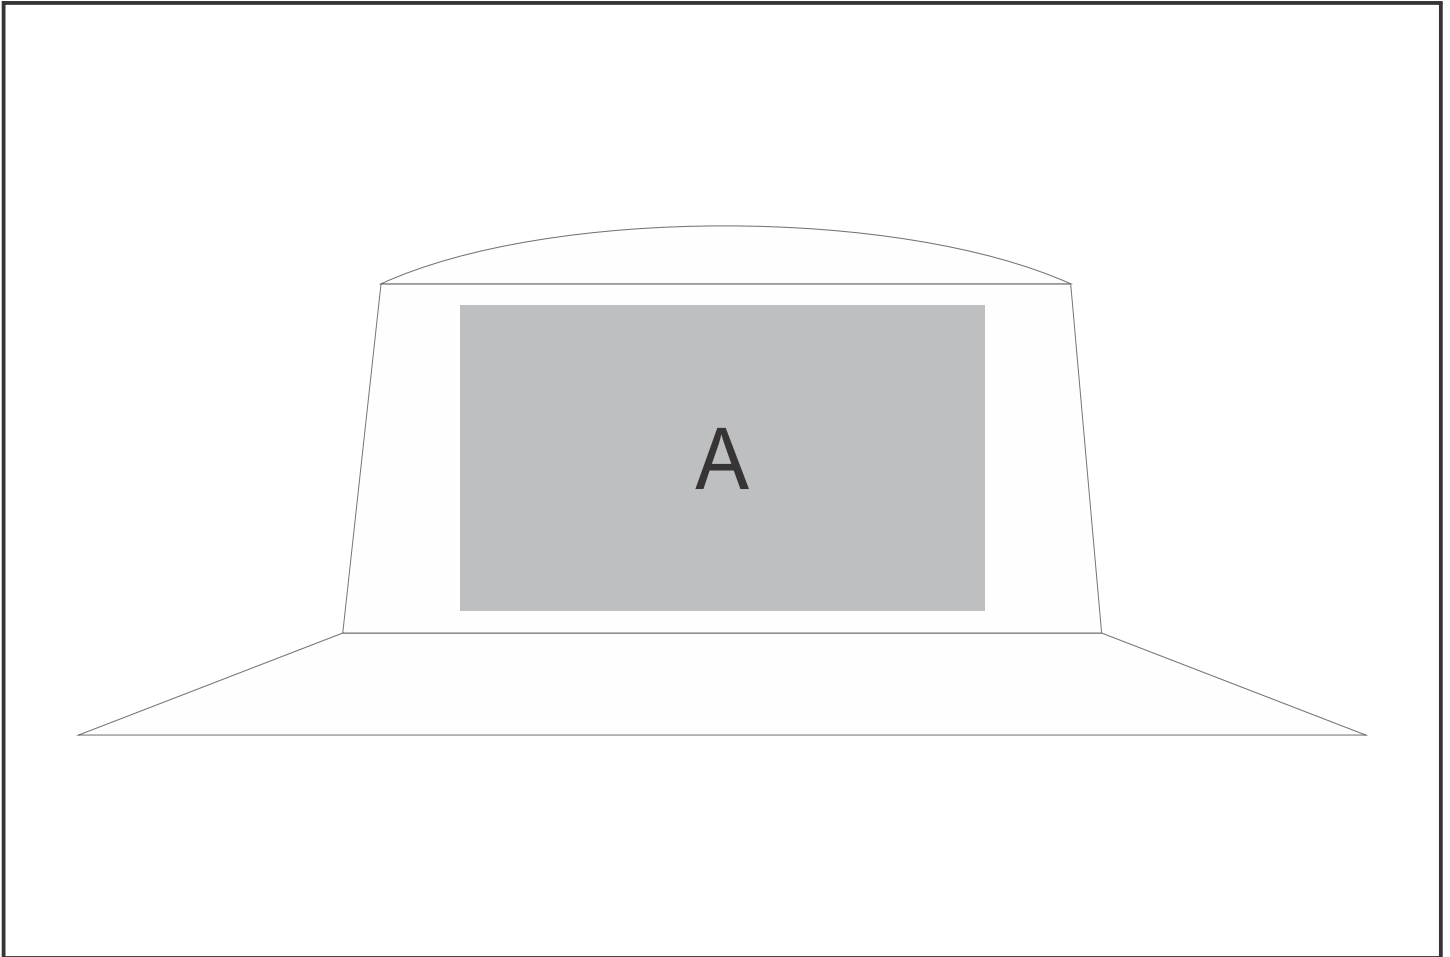

# ALT-PTS

Revo Pantsula Hat - White

## Branding Options:

Position	Branding Method (Branding Code)	No. of Colours	Dimension
A	Embroidery (EM-OTHER)	N/A	80mm wide x 60mm high
A	Digital Transfer Caps (DTC-CAP)	Full Colour	110mm wide x 55mm high
A	Silicone (STP-A)	N/A	30mm wide x 30mm high
A	Silicone (STP-B)	N/A	50mm wide x 50mm high
A	Silicone (STP-C)	N/A	80mm wide x 55mm high
A	Silicone (STP-D)	N/A	110mm wide x 40mm high
A	Screen Print (SA)	1 Colour	70mm wide x 35mm high